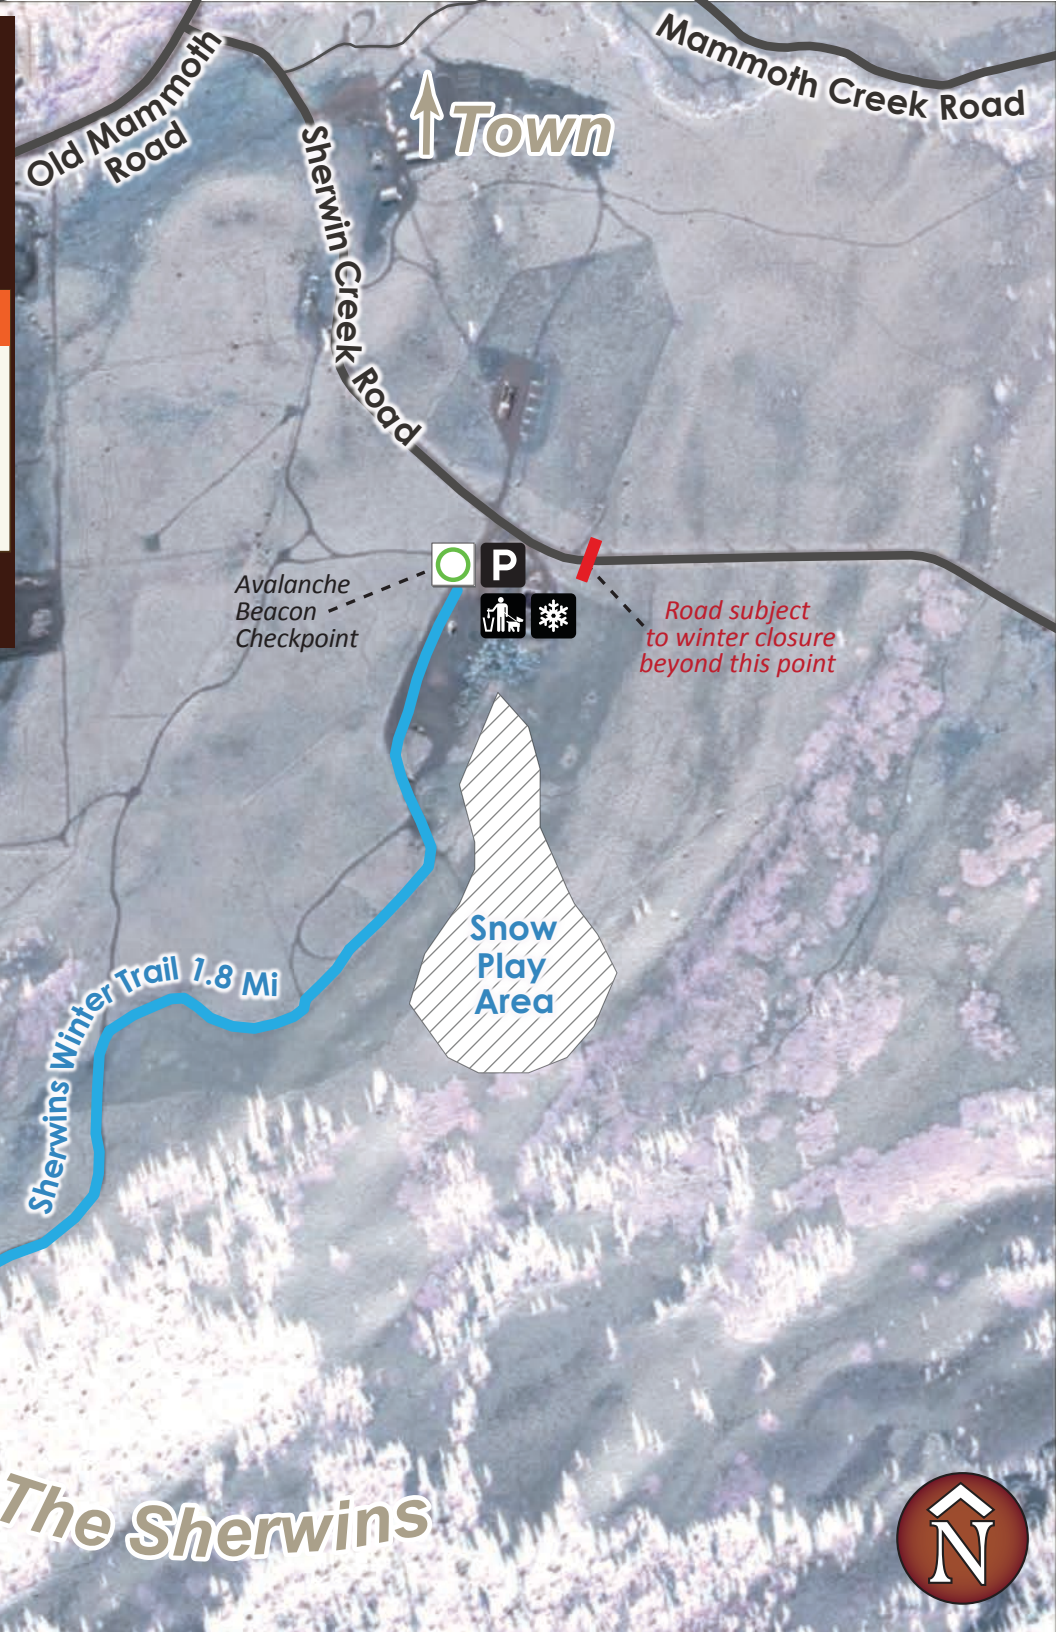

Pine Cone Cutoff 0.5 Mi

Old Shady Loop 1.1 Mi

New Shady Loop 1.8 Mi

Section open when conditions permit

Welcome Center & Ranger Station

Main Street (Highway 203)

Old Mammoth Rd

Sierra Park Rd

MAMMOTH LAKES TRAIL SYSTEM

Sherwins Winter Trail

Groomed Under Permit

Snowplay Area

0 0.13 0.25 0.5 Miles

Old Mammoth

Snowcreek IV

The Sherwins

Town

Avalanche Beacon Checkpoint

Road subject to winter closure beyond this point

Snow Play Area

Sherwins Winter Trail 7.8 Mi