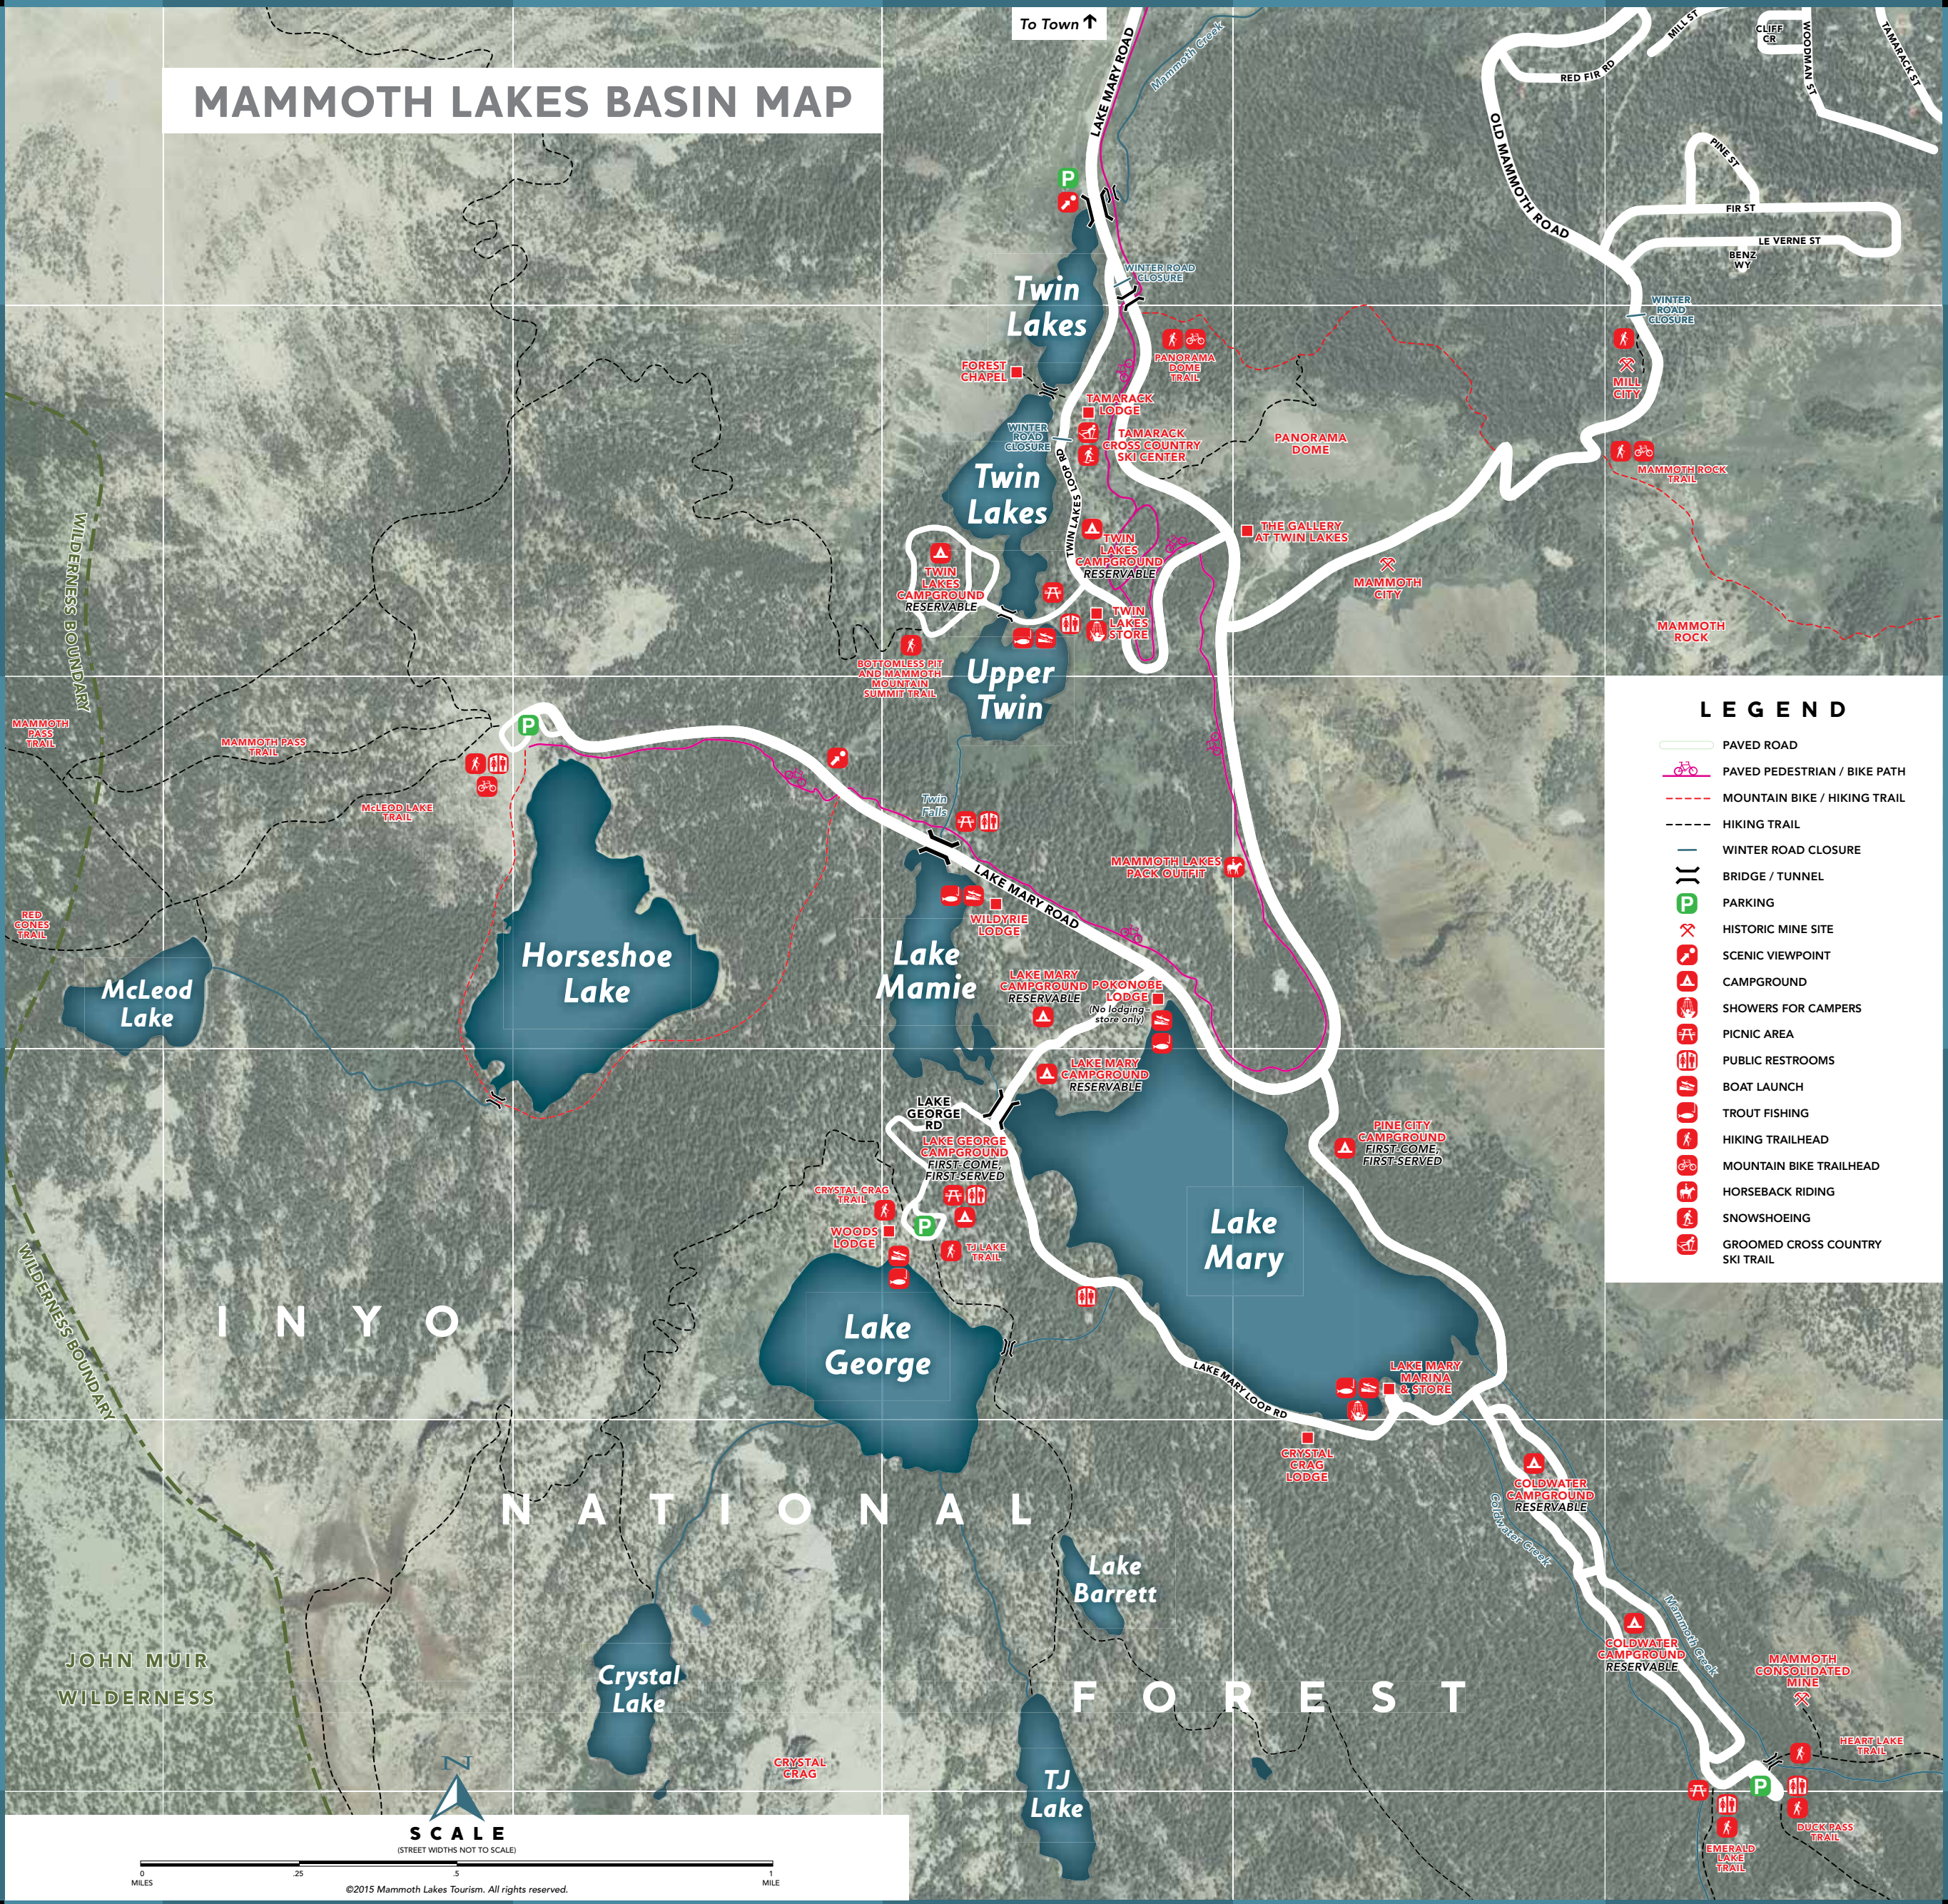

MAMMOTH LAKES BASIN MAP

LEGEND

- PAVED ROAD
- PAVED PEDESTRIAN / BIKE PATH
- MOUNTAIN BIKE / HIKING TRAIL
- HIKING TRAIL
- WINTER ROAD CLOSURE
- BRIDGE / TUNNEL
- PARKING
- HISTORIC MINE SITE
- SCENIC VIEWPOINT
- CAMPGROUND
- SHOWERS FOR CAMPERS
- PICNIC AREA
- PUBLIC RESTROOMS
- BOAT LAUNCH
- TROUT FISHING
- HIKING TRAILHEAD
- MOUNTAIN BIKE TRAILHEAD
- HORSEBACK RIDING
- SNOWSHOEING
- GROOMED CROSS COUNTRY SKI TRAIL

I N Y O

N A T I O N A L

F O R E S T

JOHN MUIR
WILDERNESS

SCALE
(STREET WIDTHS NOT TO SCALE)