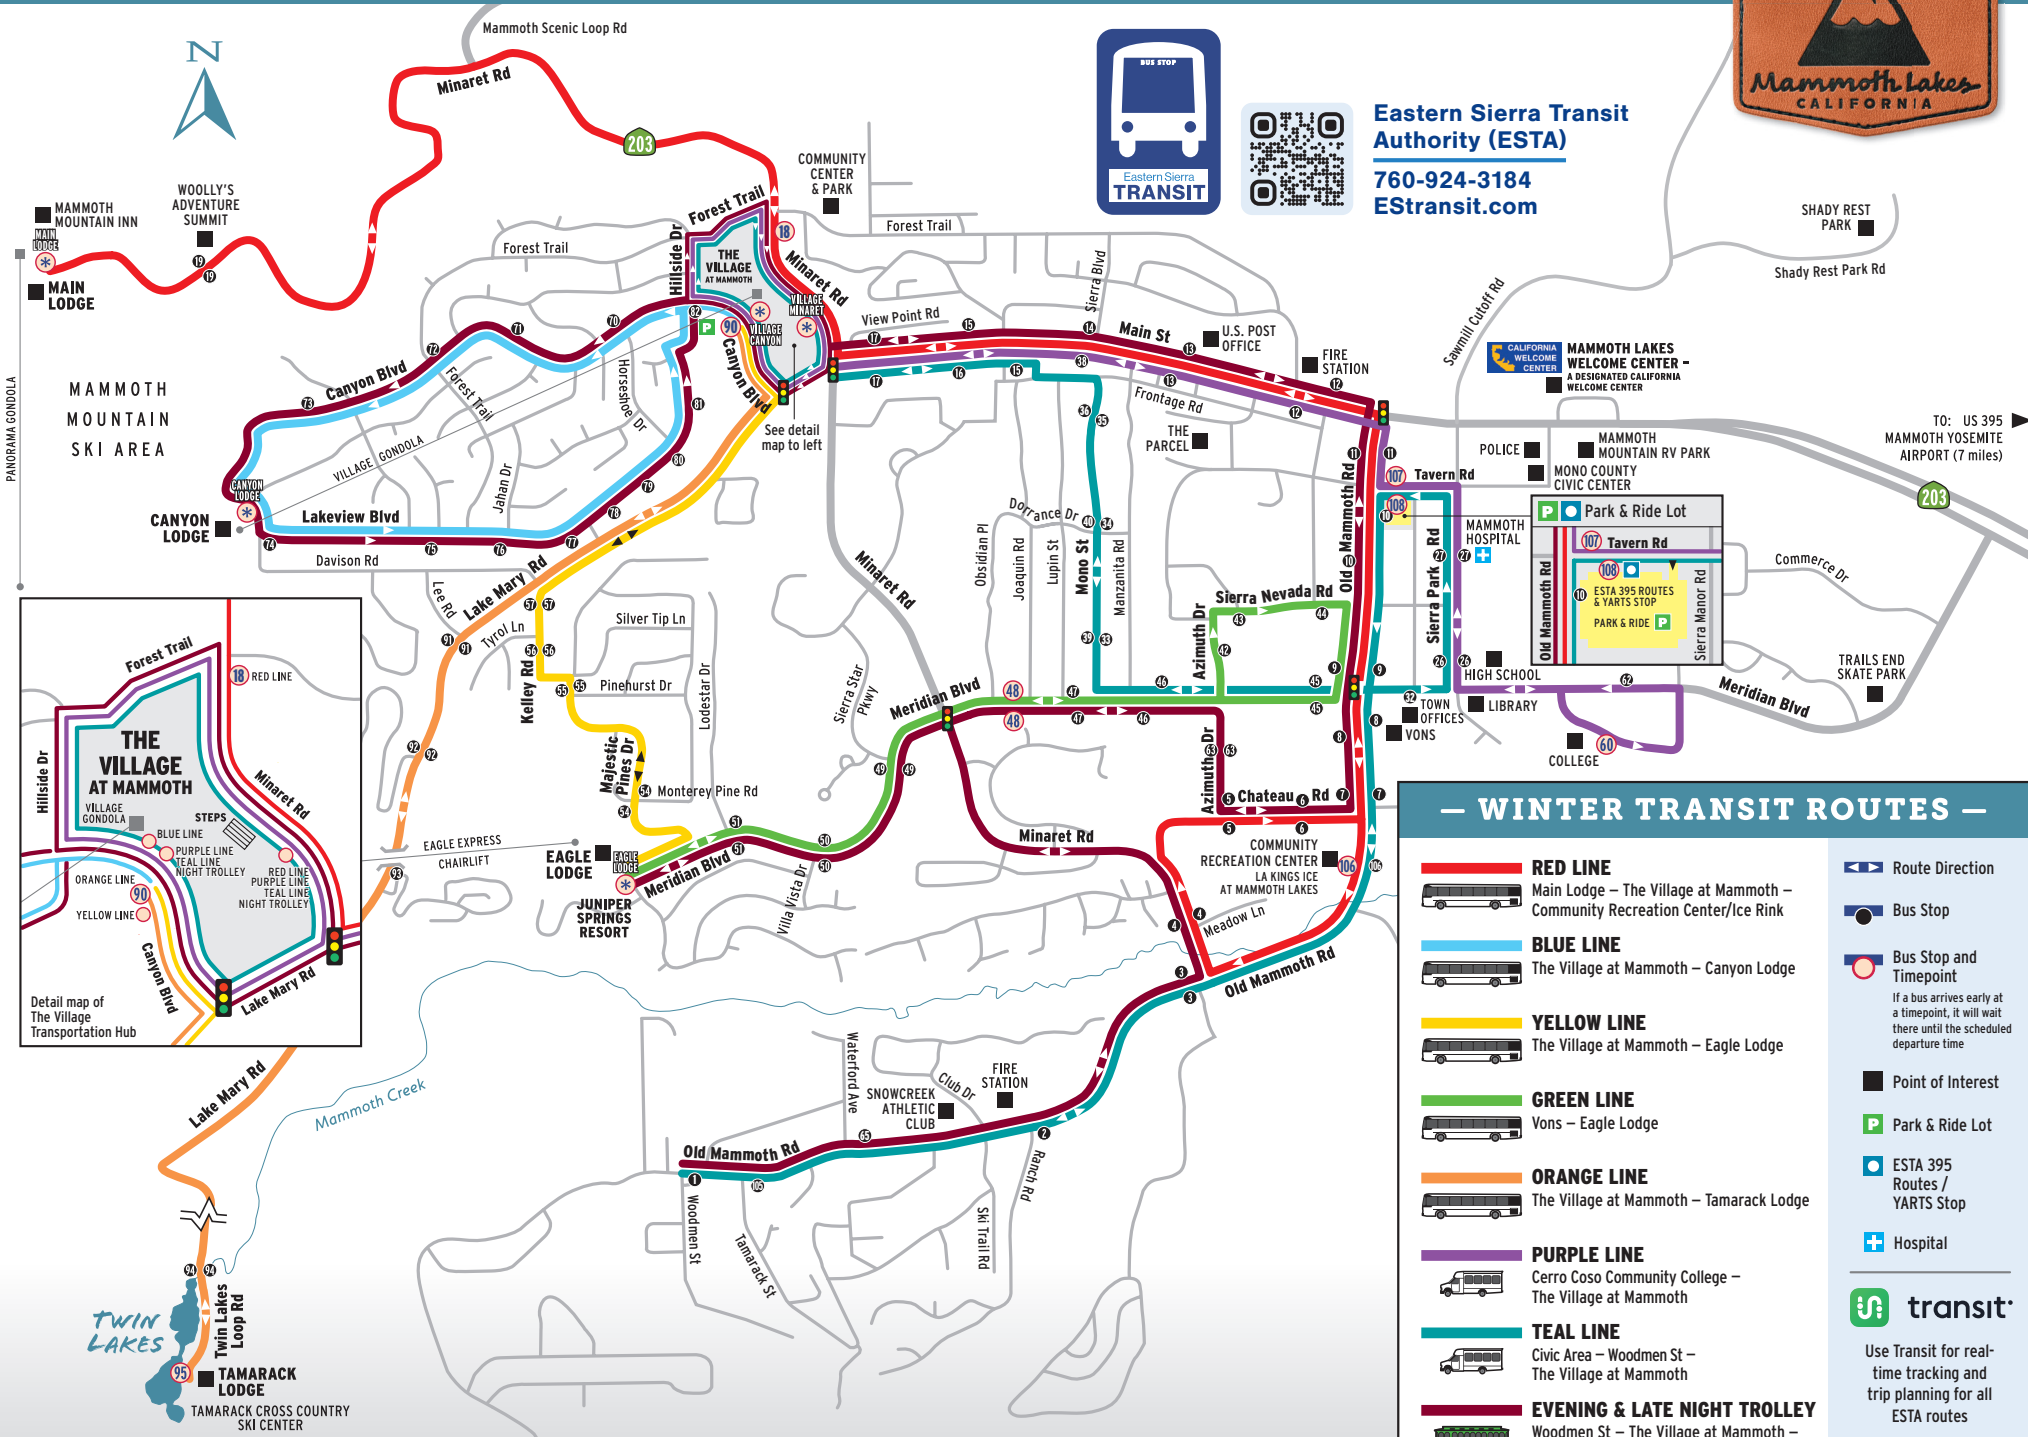

— WINTER TRANSIT MAP —

Eastern Sierra Transit Authority (ESTA)
 760-924-3184
 EStransit.com

— WINTER TRANSIT ROUTES —

- RED LINE**
 Main Lodge – The Village at Mammoth – Community Recreation Center/Ice Rink
- BLUE LINE**
 The Village at Mammoth – Canyon Lodge
- YELLOW LINE**
 The Village at Mammoth – Eagle Lodge
- GREEN LINE**
 Vons – Eagle Lodge
- ORANGE LINE**
 The Village at Mammoth – Tamarack Lodge
- PURPLE LINE**
 Cerro Coso Community College – The Village at Mammoth
- TEAL LINE**
 Civic Area – Woodmen St – The Village at Mammoth
- EVENING & LATE NIGHT TROLLEY**
 Woodmen St – The Village at Mammoth – Juniper Springs Resort – Canyon Lodge

- Route Direction
- Bus Stop
- Bus Stop and Timepoint
 If a bus arrives early at a timepoint, it will wait there until the scheduled departure time
- Point of Interest
- Park & Ride Lot
- ESTA 395 Routes / YARTS Stop
- Hospital

transit
 Use Transit for real-time tracking and trip planning for all ESTA routes

TO: US 395 MAMMOTH YOSEMITE AIRPORT (7 miles)

PANORAMA GONDOLA