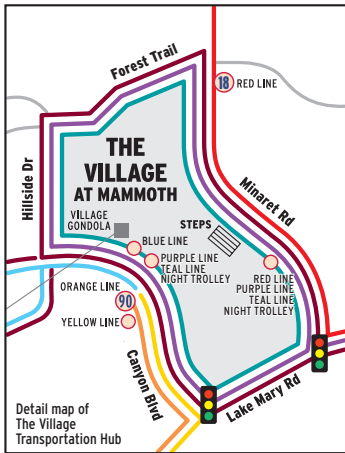

— WINTER TRANSIT MAP —

Eastern Sierra Transit Authority (ESTA)
 760-924-3184
 EStransit.com

— WINTER TRANSIT ROUTES —

- RED LINE**
 Main Lodge – The Village at Mammoth – Community Recreation Center/Ice Rink
- BLUE LINE**
 The Village at Mammoth – Canyon Lodge
- YELLOW LINE**
 The Village at Mammoth – Eagle Lodge
- GREEN LINE**
 Vons – Eagle Lodge
- ORANGE LINE**
 The Village at Mammoth – Tamarack Lodge
- PURPLE LINE**
 Cerro Coso Community College – The Village at Mammoth
- TEAL LINE**
 Civic Area – Woodmen St – The Village at Mammoth
- EVENING & LATE NIGHT TROLLEY**
 Woodmen St – The Village at Mammoth – Juniper Springs Resort – Canyon Lodge

- Route Direction
- Bus Stop
- Bus Stop and Timepoint
 If a bus arrives early at a timepoint, it will wait there until the scheduled departure time
- Point of Interest
- Park & Ride Lot
- ESTA 395 Routes / YARTS Stop
- Hospital

transit
 Use Transit for real-time tracking and trip planning for all ESTA routes

TO: US 395 MAMMOTH YOSEMITE AIRPORT (7 miles)

PANORAMA GONDOLA